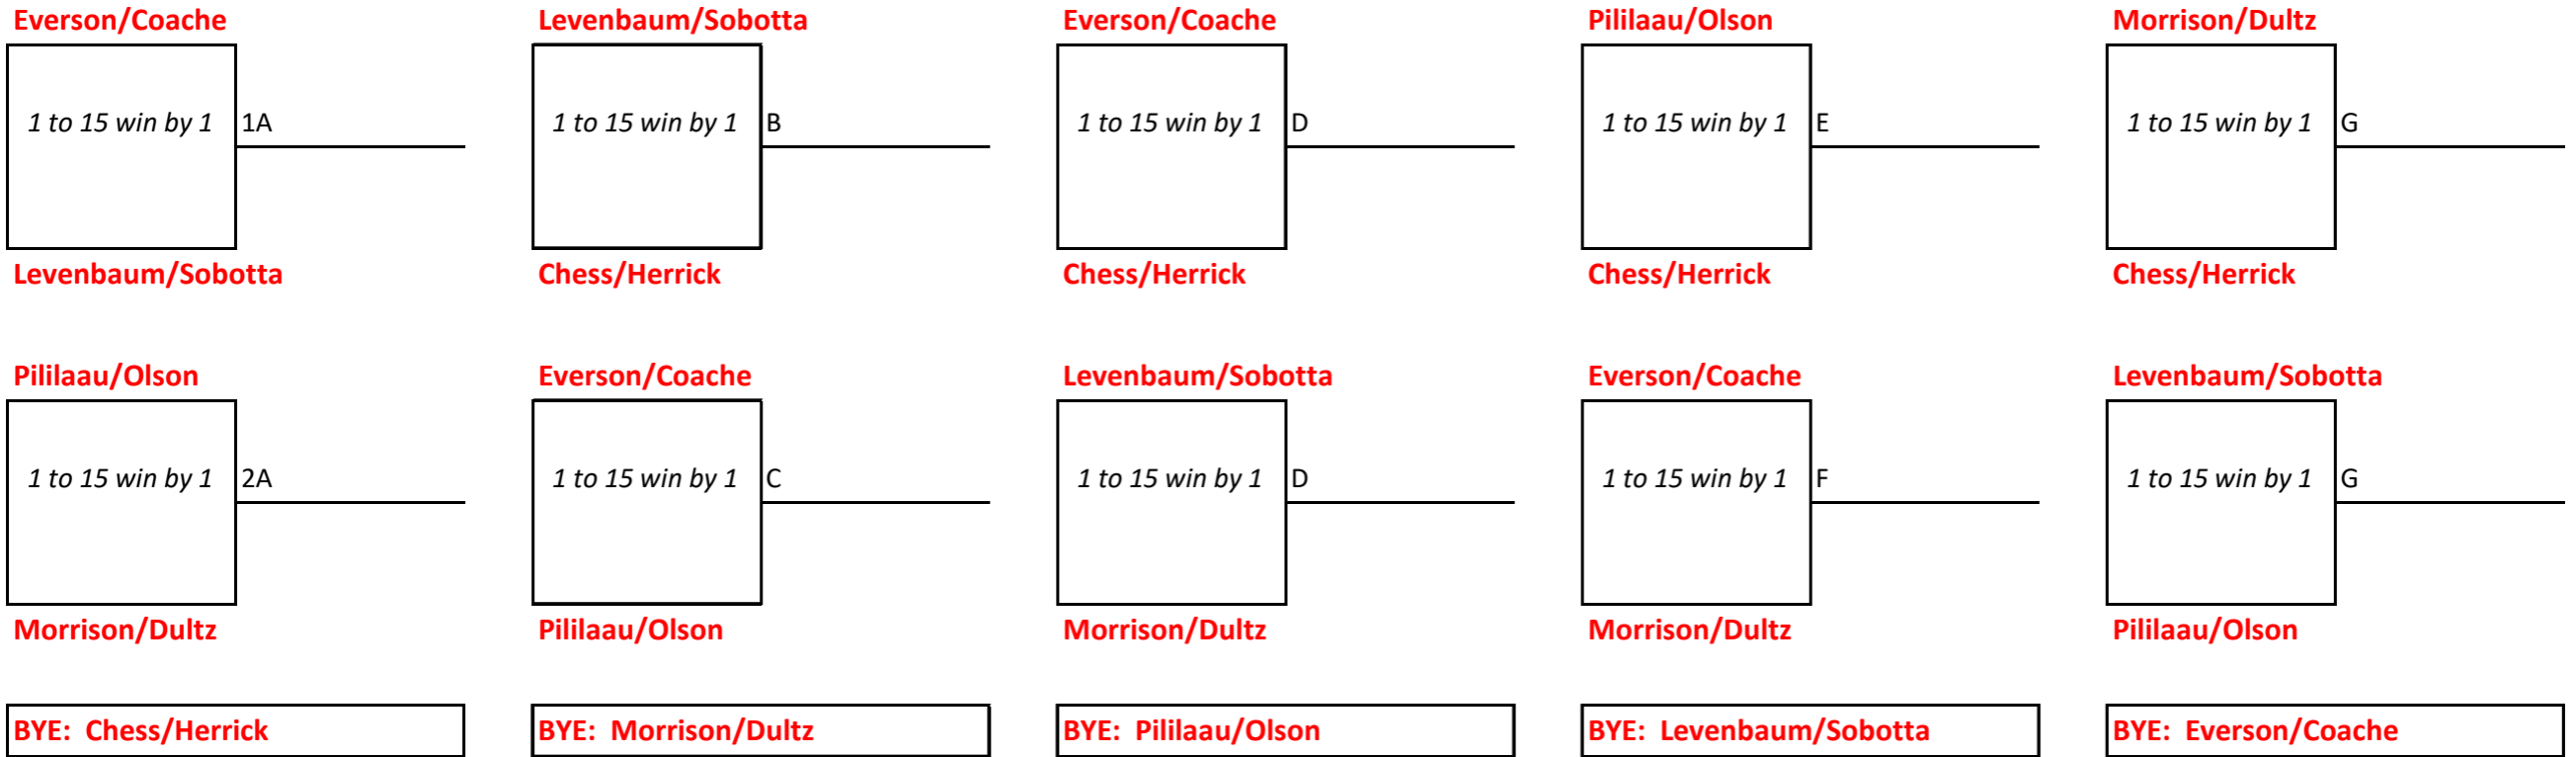

# 2019 HEARTBREAK PICKLEBALL CLASSIC

**DIVISION:** WOMEN'S CHOCOLATE

	Everson/Coache	Levenbaum/Sobotta	Pililaa/Olson	Morrison/Dultz	Chess/Herrick
Everson/Coache		15-3	15-13	3	12
Levenbaum/Sobotta	3		4	5	13
Pililaa/Olson	13	15-4		4	3
Morrison/Dultz	15-3	15-5	15-4		15-1
Chess/Herrick	15-12	15-13	15-3	1	
Matches Won	2	4	3	0	1
Total Points	46	60	48	13	43
Place Finished	3	1	2	5	4