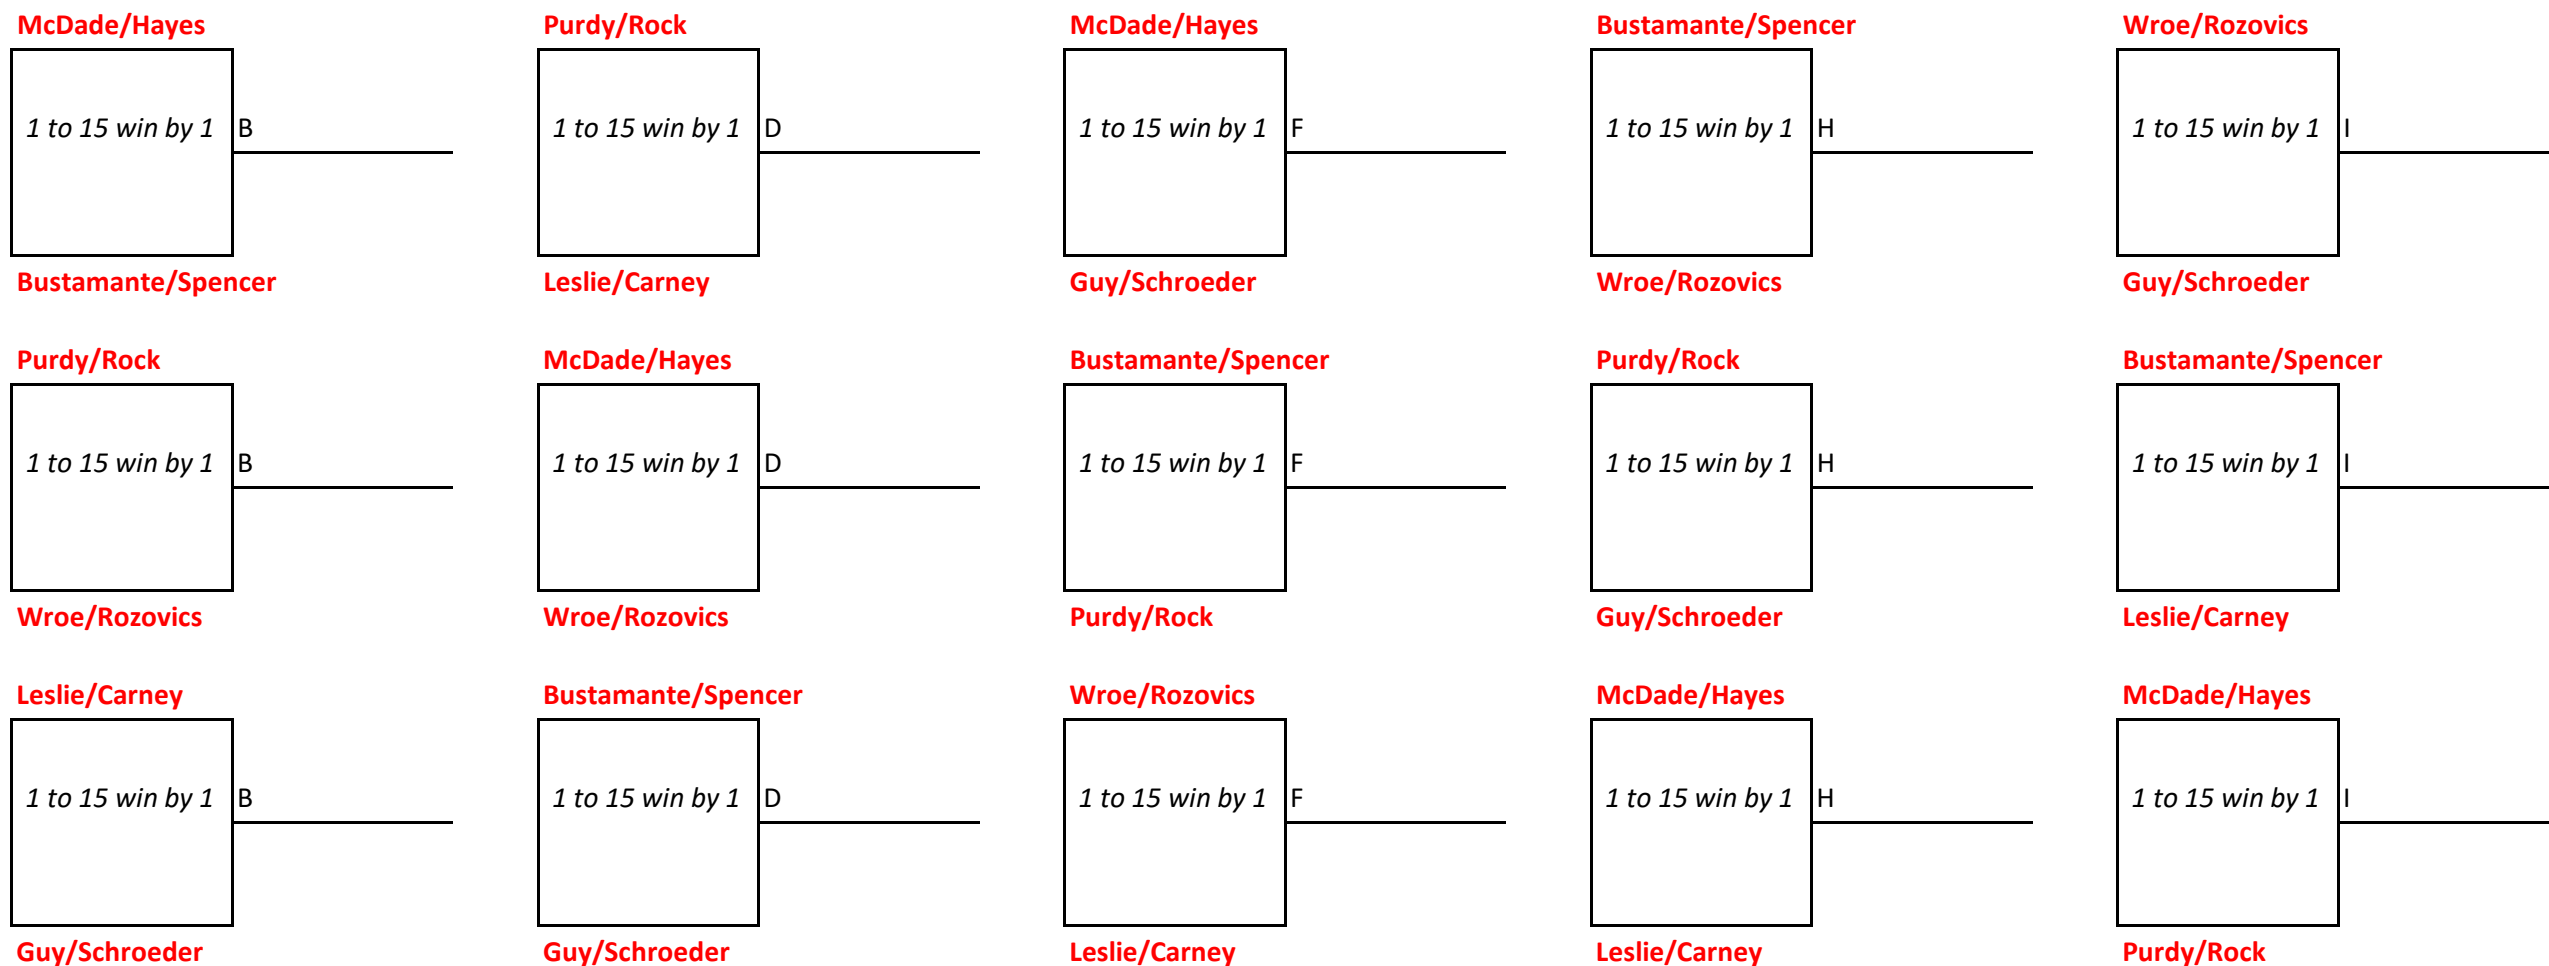

2019 HEARTBREAK PICKLEBALL CLASSIC

DIVISION: WOMEN'S CANDY

	McDade/Hayes	Bustamante/Spencer	Purdy/Rock	Wroe/Rozovics	Leslie/Carney	Guy/Schroeder
McDade/Hayes		15-7	10	15-10	15-8	3
Bustamante/Spencer	7		3	5	15-5	7
Purdy/Rock	15-10	15-3		15-8	15-5	10
Wroe/Rozovics	10	15-5	8		15-1	9
Leslie/Carney	8	5	5	1		3
Guy/Schroeder	15-3	15-7	15-10	15-9	15-3	
Matches Won	2	4	1	3	5	0
Total Points	55	65	41	51	75	32
Place Finished	4	2	5	3	1	6