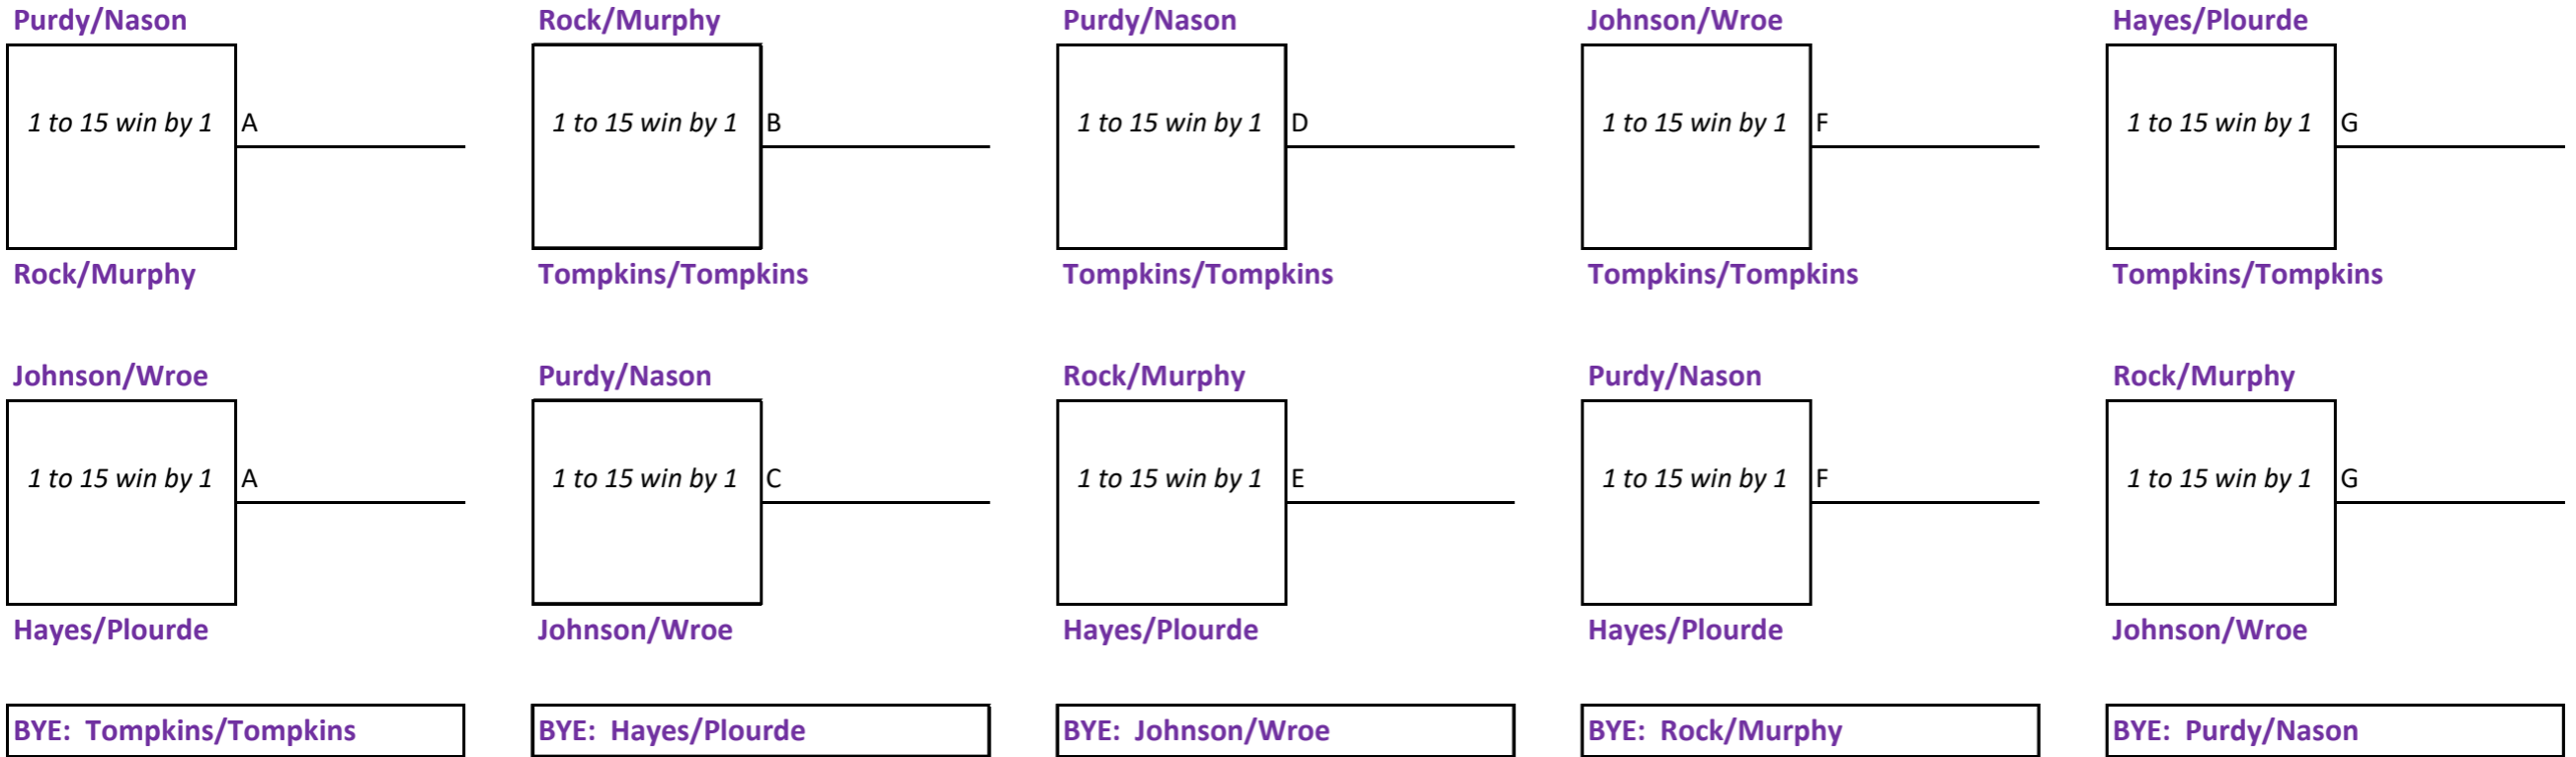

2019 HEARTBREAK PICKLEBALL CLASSIC

DIVISION: MIXED LOVE

	Purdy/Nason	Rock/Murphy	Johnson/Wroe	Hayes/Plourde	Tompkins/Tompkins
Purdy/Nason		15-9	13	2	15-11
Rock/Murphy	9		15-11	11	11
Johnson/Wroe	15-13	11		5	3
Hayes/Plourde	15-2	15-11	15-5		10
Tompkins/Tompkins	11	15-11	15-3	15-10	
Matches Won	2	3	3	1	1
Total Points	50	56	58	33	39
Place Finished	3	2	1	4	5