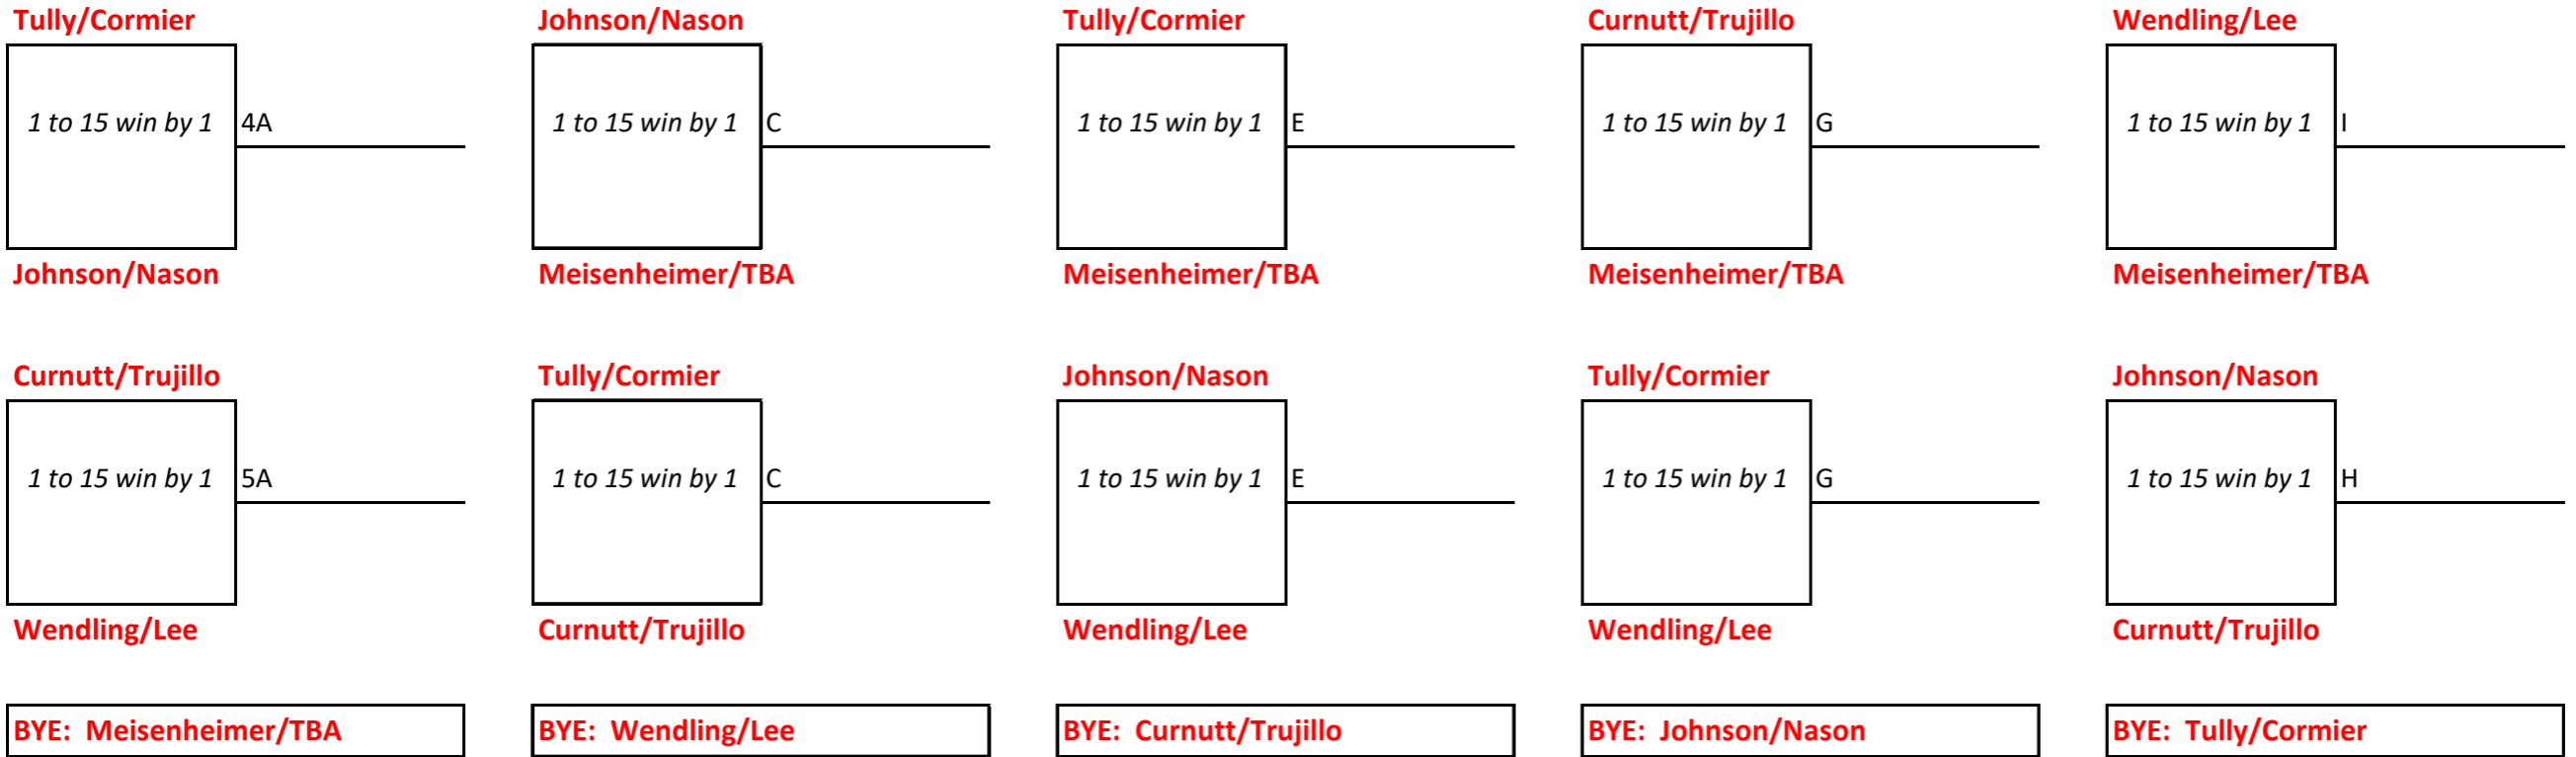

2019 HEARTBREAK PICKLEBALL CLASSIC

DIVISION: MEN'S CUPID

	Tully/Cormier	Johnson/Nason	Curnutt/Trujillo	Wendling/Lee	Meisenheimer/TBA
Tully/Cormier		15-5/15-8	0/7	15-6/15-7	
Johnson/Nason	5, 8		6, 4	13/15-9	
Curnutt/Trujillo	15-10/15-7	15-6/15-11		15-12/12	
Wendling/Lee	6, 7	15-13/15-9	15-12/12		
Meisenheimer/TBA					
Matches Won	2	5	1	4	
Total Points	56	90	44	75	
Place Finished	3	1	4	2	