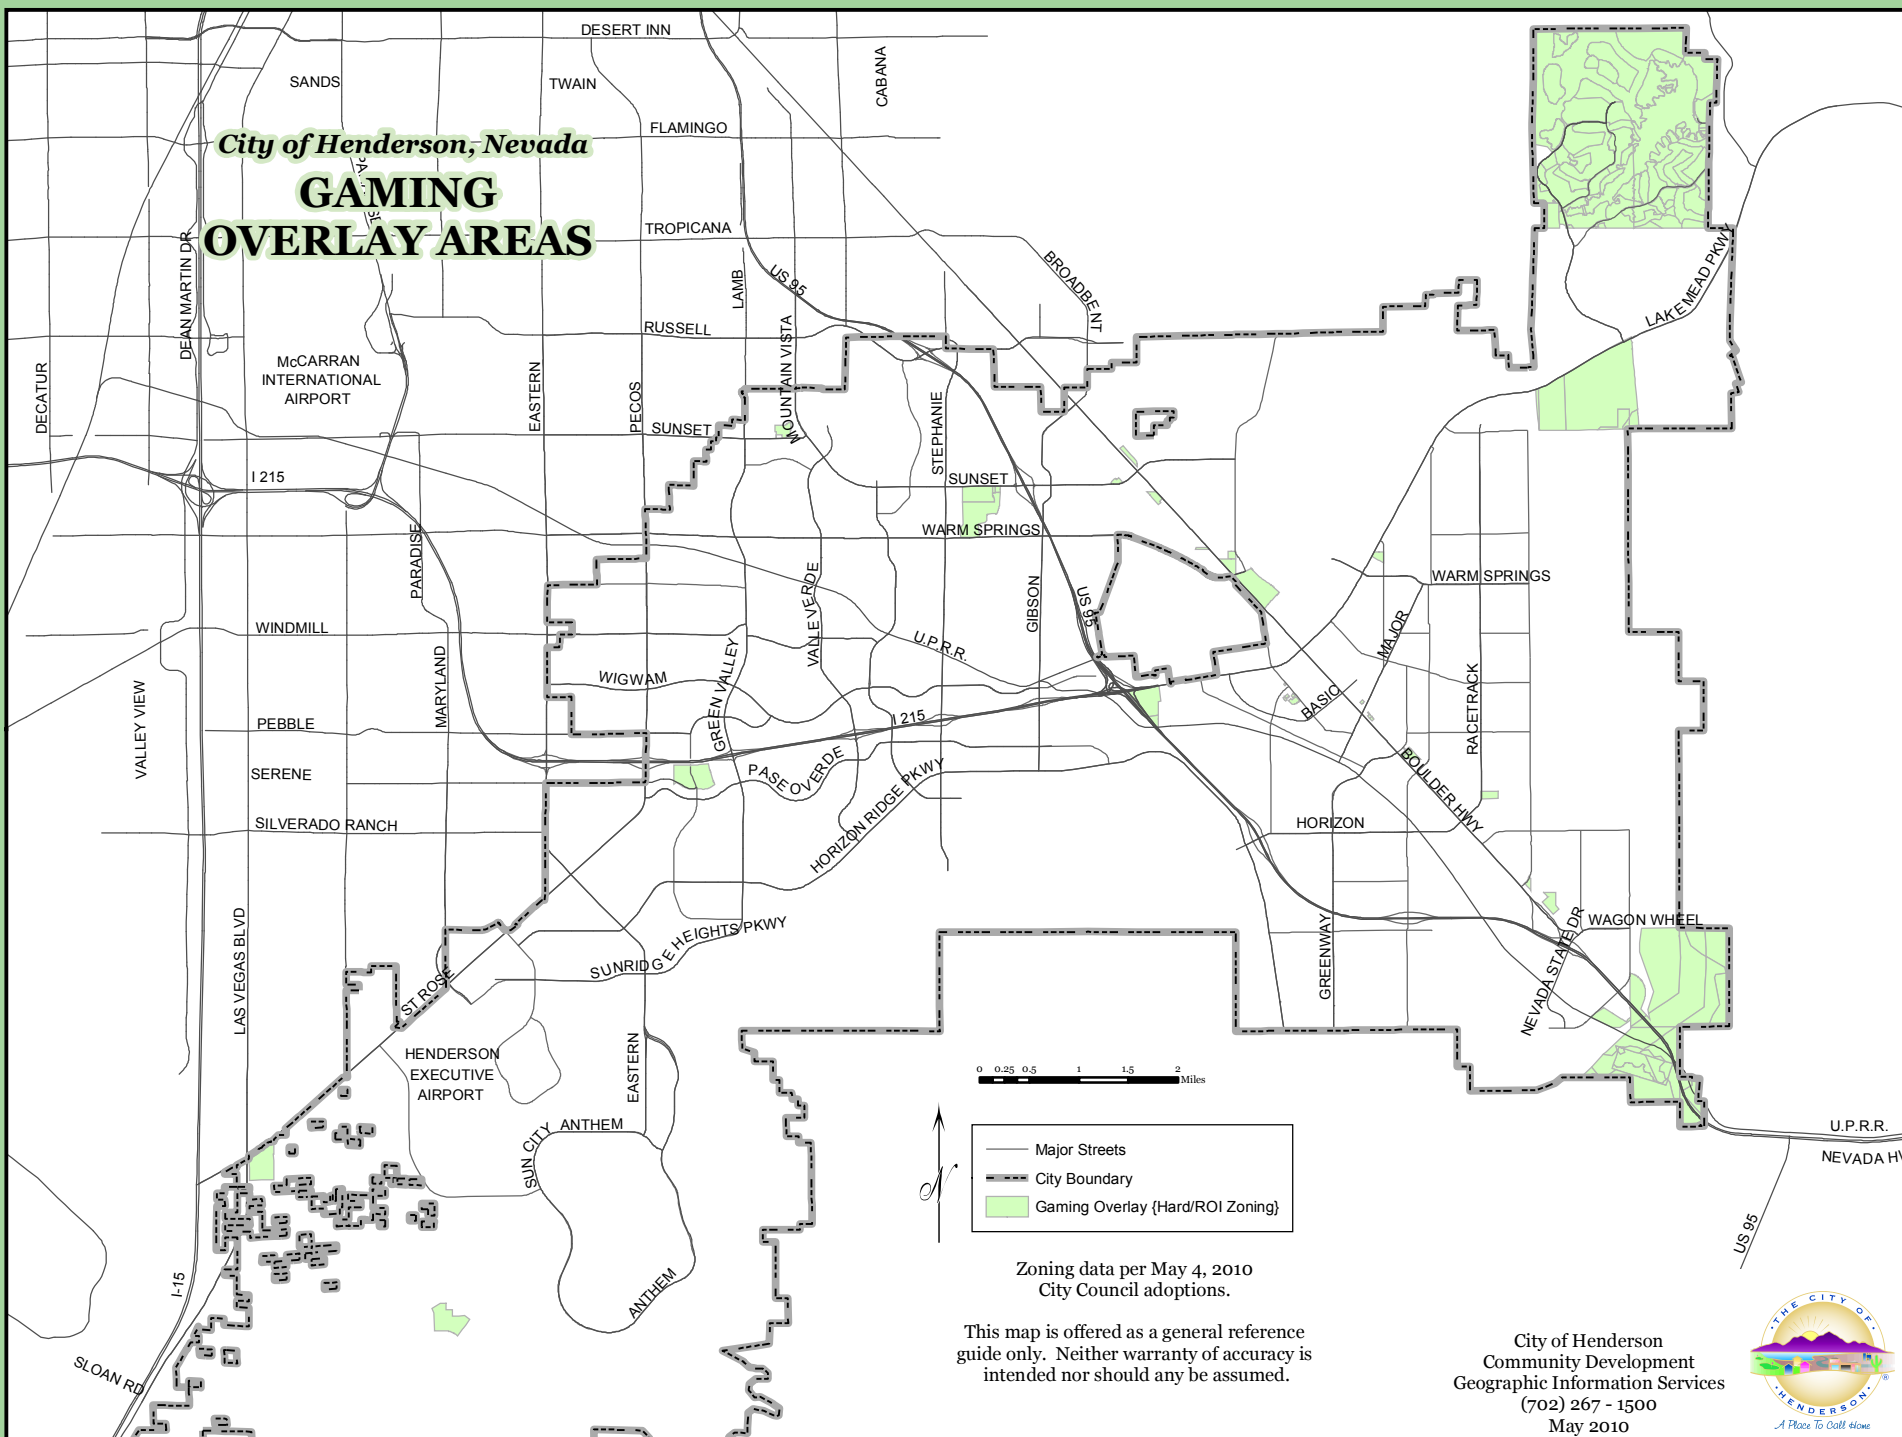

*City of Henderson, Nevada*  
**GAMING  
 OVERLAY AREAS**

- Major Streets
- - - City Boundary
- Gaming Overlay (Hard/ROI Zoning)

Zoning data per May 4, 2010  
 City Council adoptions.

This map is offered as a general reference  
 guide only. Neither warranty of accuracy is  
 intended nor should any be assumed.