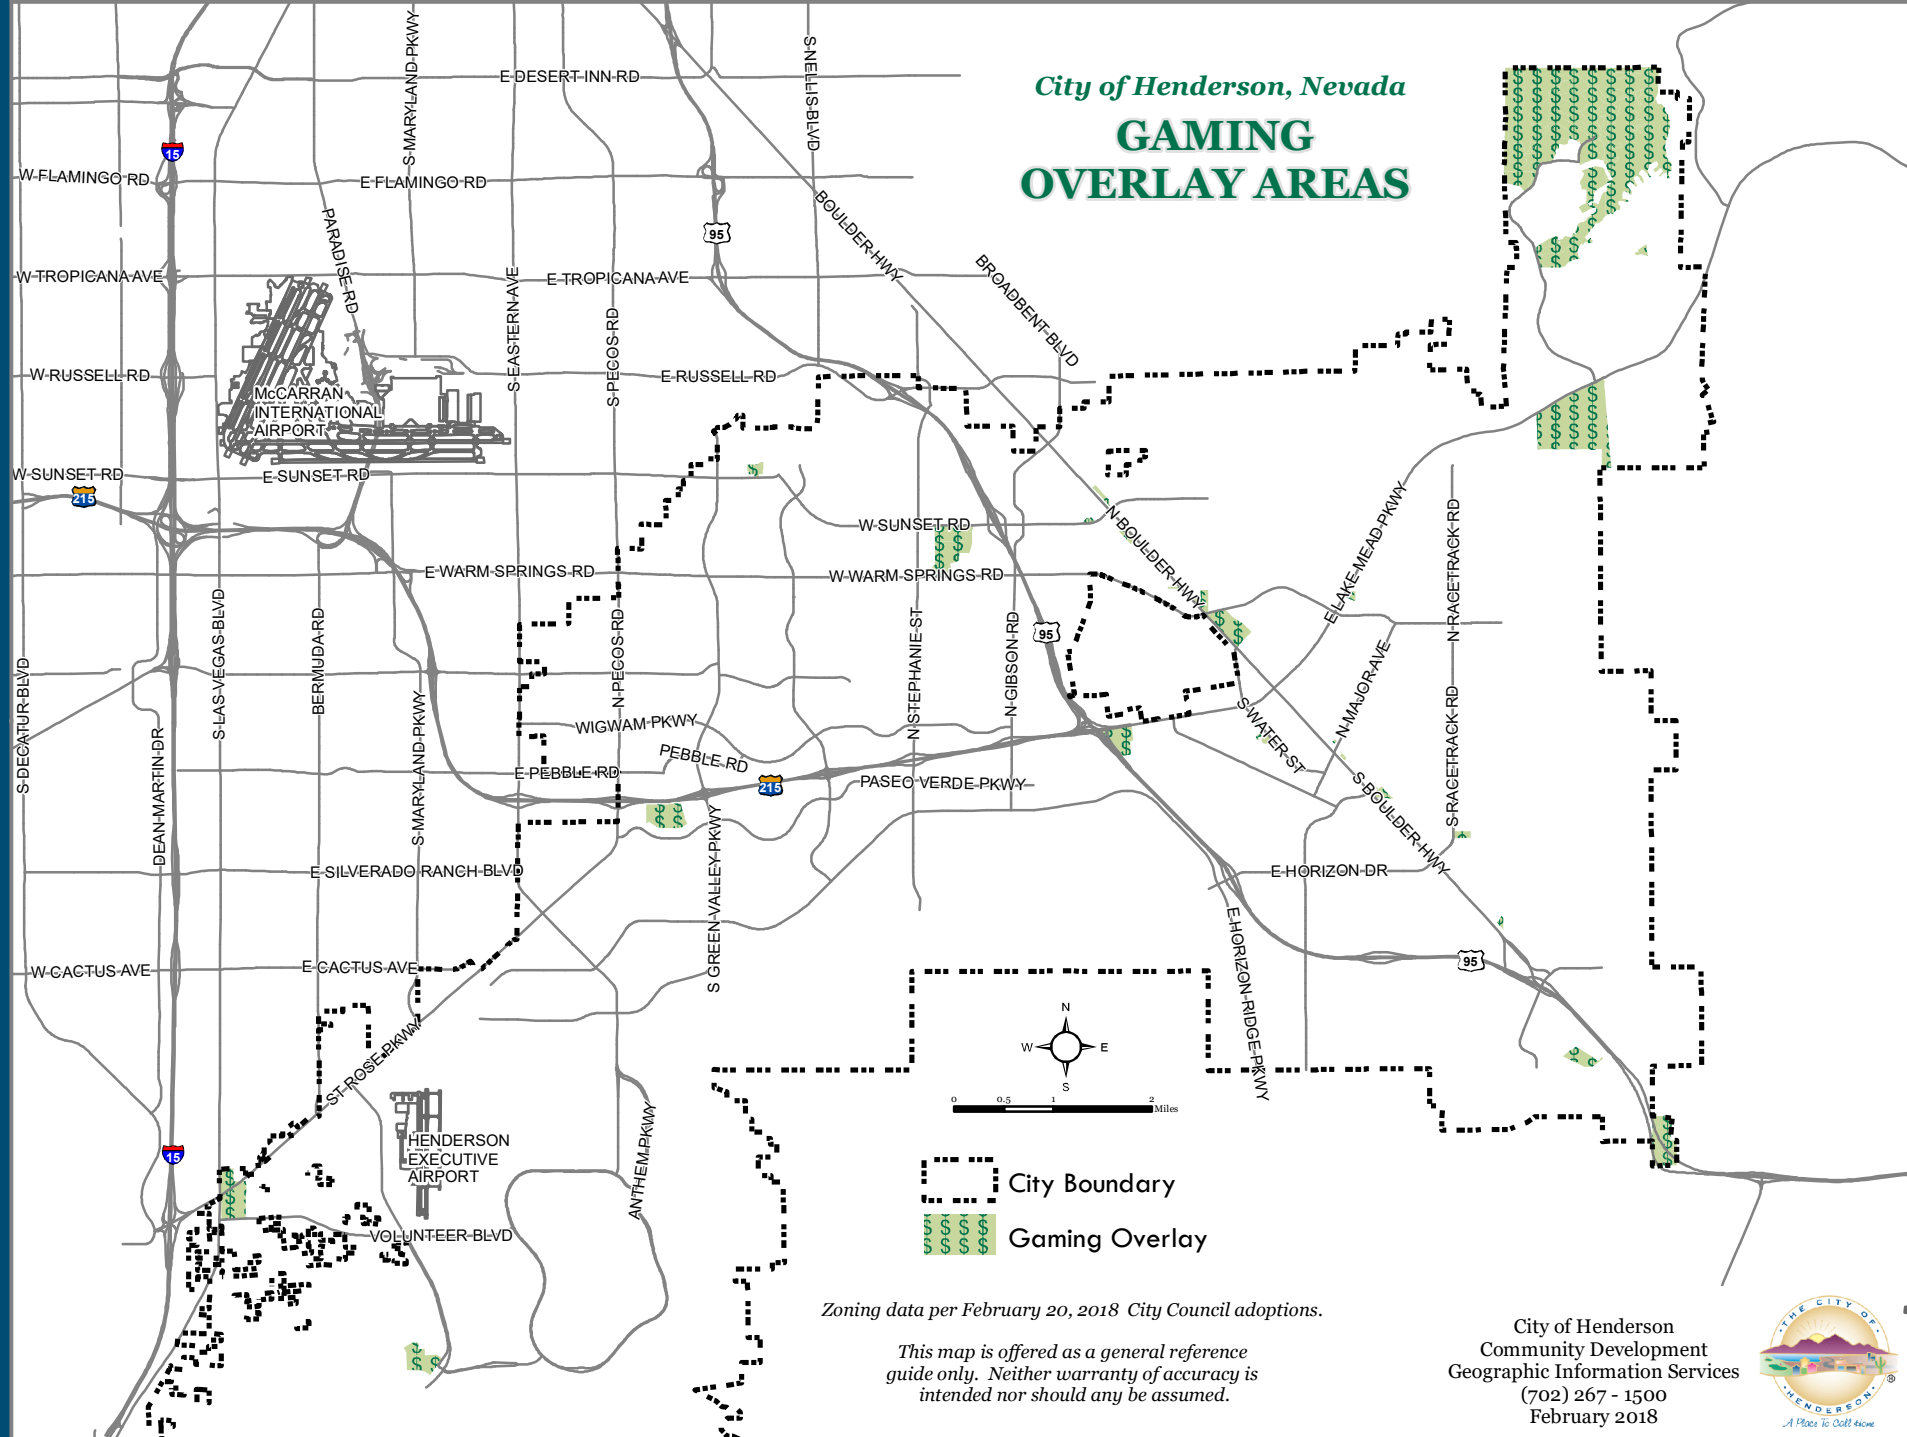

City of Henderson, Nevada GAMING OVERLAY AREAS

-  City Boundary
-  Gaming Overlay

Zoning data per February 20, 2018 City Council adoptions.

This map is offered as a general reference guide only. Neither warranty of accuracy is intended nor should any be assumed.