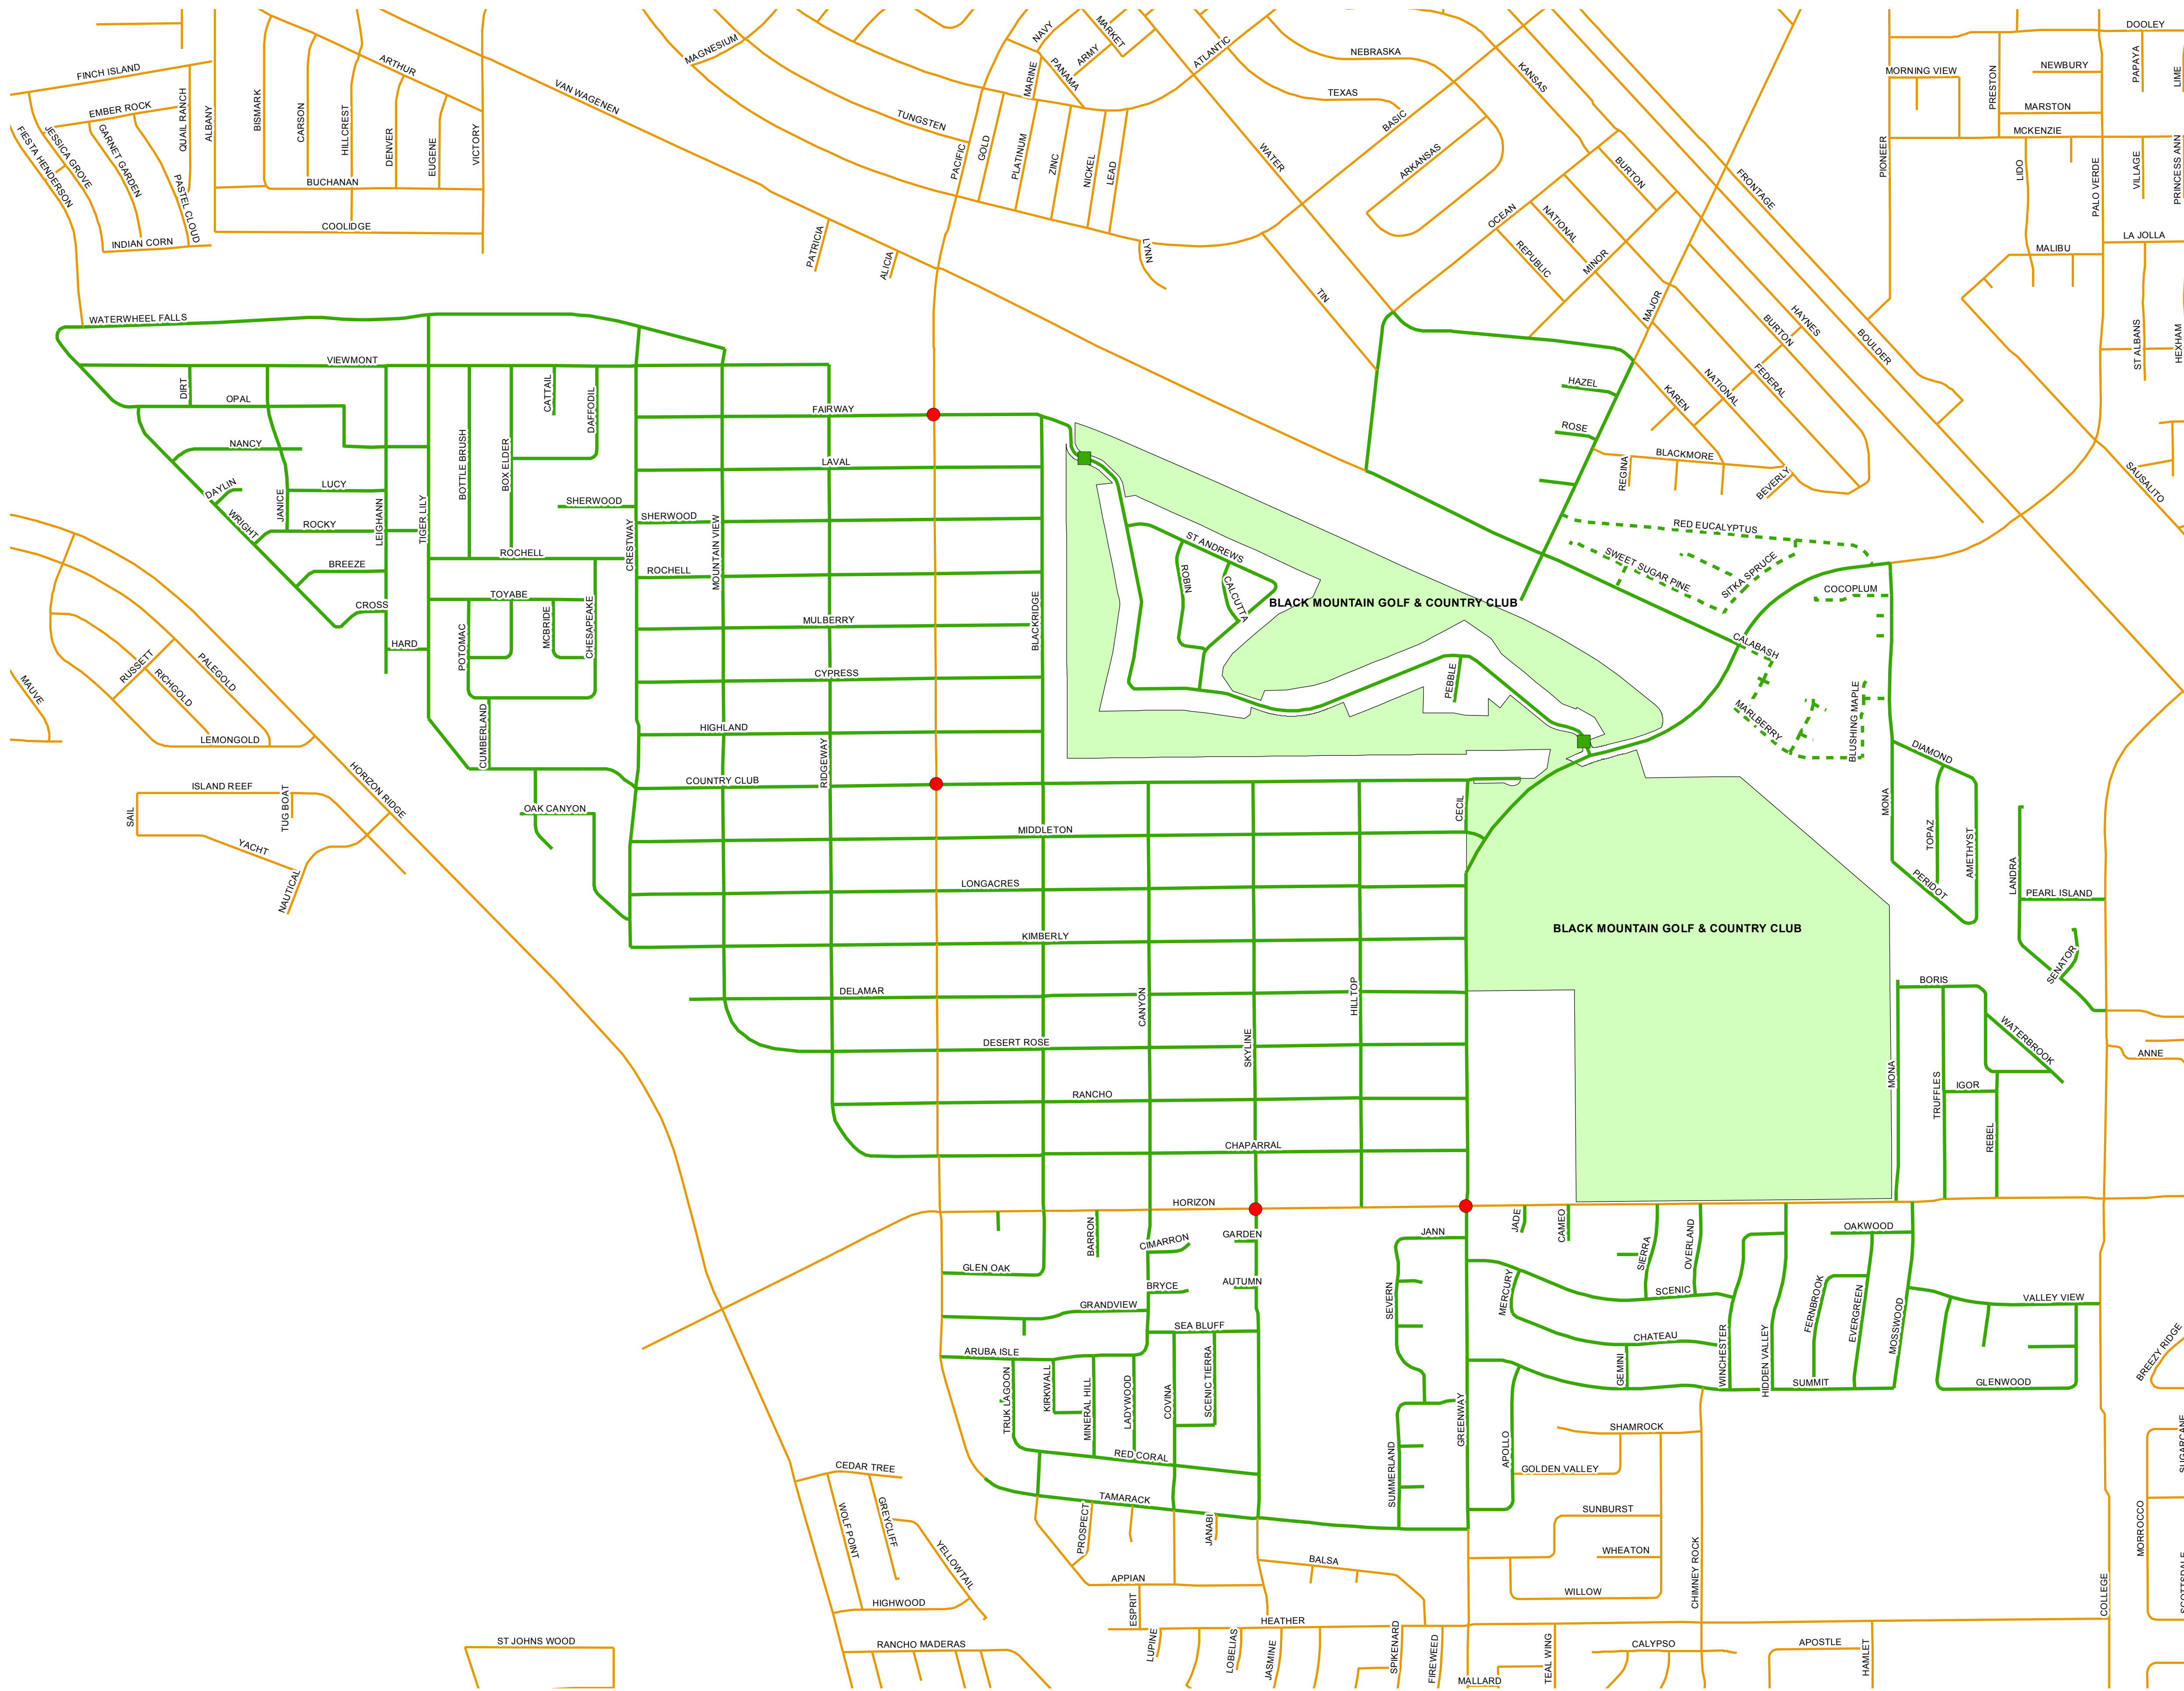

City of Henderson Permissible Golf Cart Operation Street Map

Black Mountain Country Club (BMCC)

Legend

HENDERSON STREETS Golf Cart Permissible

-  No
-  Yes (Public Street)
-  Yes (Private Street)
-  Golf Courses
-  Crossing Location
-  Ex. At-Grade Golf Cart Xing

Henderson Municipal Code (HMC)
HMC 10.62.010 [3405]

0 390 780 1,560 Feet

Geographic Information Systems

Public Works Department

Traffic Engineering Division

February 17, 2010